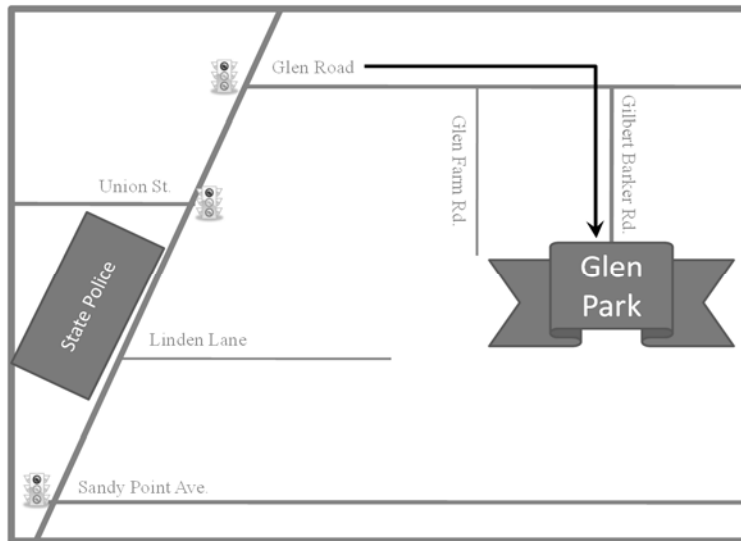

From Points North:

- Head west on RI-24 S
- Take the exit toward Middletown/
Newport Beaches
- Merge onto Turnpike Ave South
- Turn right onto RI-138 S/E Main Rd
- Turn left onto Glen Rd
- Take the 2nd right onto Gilbert Barker

From Points South:

- Head north on W Main Rd
- Turn right onto E Main Rd
- Turn right onto Glen Rd
- Take the 2nd right onto Gilbert Barker
Rd

Use of the park by groups must have at least fifty percent Portsmouth residents in attendance, unless waived by the Glen Park Working Committee. See the Town Clerk for more info.

The Horse Ring and Secretary's Booth are perfect for your horse show or pony rides. Pleasure riding or practice sessions are perfect here as well. Not to mention your dog show too! It affords great viewing capacity for events of all kinds!